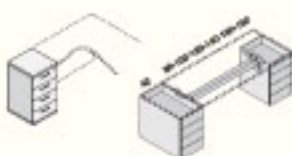

DL 001

STRUTTURE KOMPAS
KOMPAS STRUCTURES

SCRIVANIE BASIC
BASIC DESK

BATTILO
TYPING DESK

SCRIVANIE
ERGONOMICHE
ERGONOMIC DESK

SCRIVANIE WAVE
WAVE DESK

SCRIVANIE 120°
120° DESK

SCRIVANIE CORNER
CORNER DESK

SCRIVANIE CORNER
CORNER DESK

ALLUNGI BASIC
BASIC RETURNS

ALLUNGI TERMINALI D-END
RETURNS D-END

Per Scrivanie Basic, Ergonomiche e Corner
For Basic, Ergonomic and Corner Desk

CASSETTIERE ALLUNGO
HIGH DESK PEDESTALS