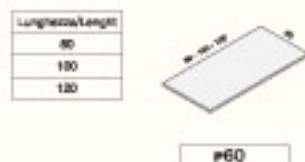

DL 001

STRUTTURE KOMPAS
KOMPAS STRUCTURES

SCRIVANIE BASIC
BASIC DESK

BATTILO
TYPING DESK

SCRIVANIE
ERGONOMICHE
ERGONOMIC DESK

SCRIVANIE WAVE
WAVE DESK

SCRIVANIE 120°
120° DESK

SCRIVANIE CORNER
CORNER DESK

SCRIVANIE CORNER
CORNER DESK

ALLUNGI BASIC
BASIC RETURNS

ALLUNGI TERMINALI D-END
RETURNS D-END

Per Scrivanie Basic, Ergonomiche e Corner
For Basic, Ergonomic and Corner Desk

CASSETTIERE ALLUNGO
HIGH DESK PEDESTALS