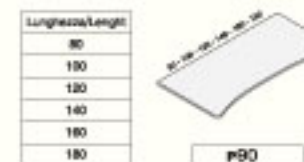

DL 001

STRUTTURE KOMPAS
KOMPAS STRUCTURES

SCRIVANIE BASIC
BASIC DESK

BATTILO
TYPING DESK

SCRIVANIE
ERGONOMICHE
ERGONOMIC DESK

SCRIVANIE WAVE
WAVE DESK

SCRIVANIE 120°
120° DESK

SCRIVANIE CORNER
CORNER DESK

SCRIVANIE CORNER
CORNER DESK

ALLUNGI BASIC
BASIC RETURNS

ALLUNGI TERMINALI D-END
RETURNS D-END

Per Scrivanie Basic, Ergonomiche e Corner
For Basic, Ergonomic and Corner Desk

CASSETTIERE ALLUNGO
HIGH DESK PEDESTALS